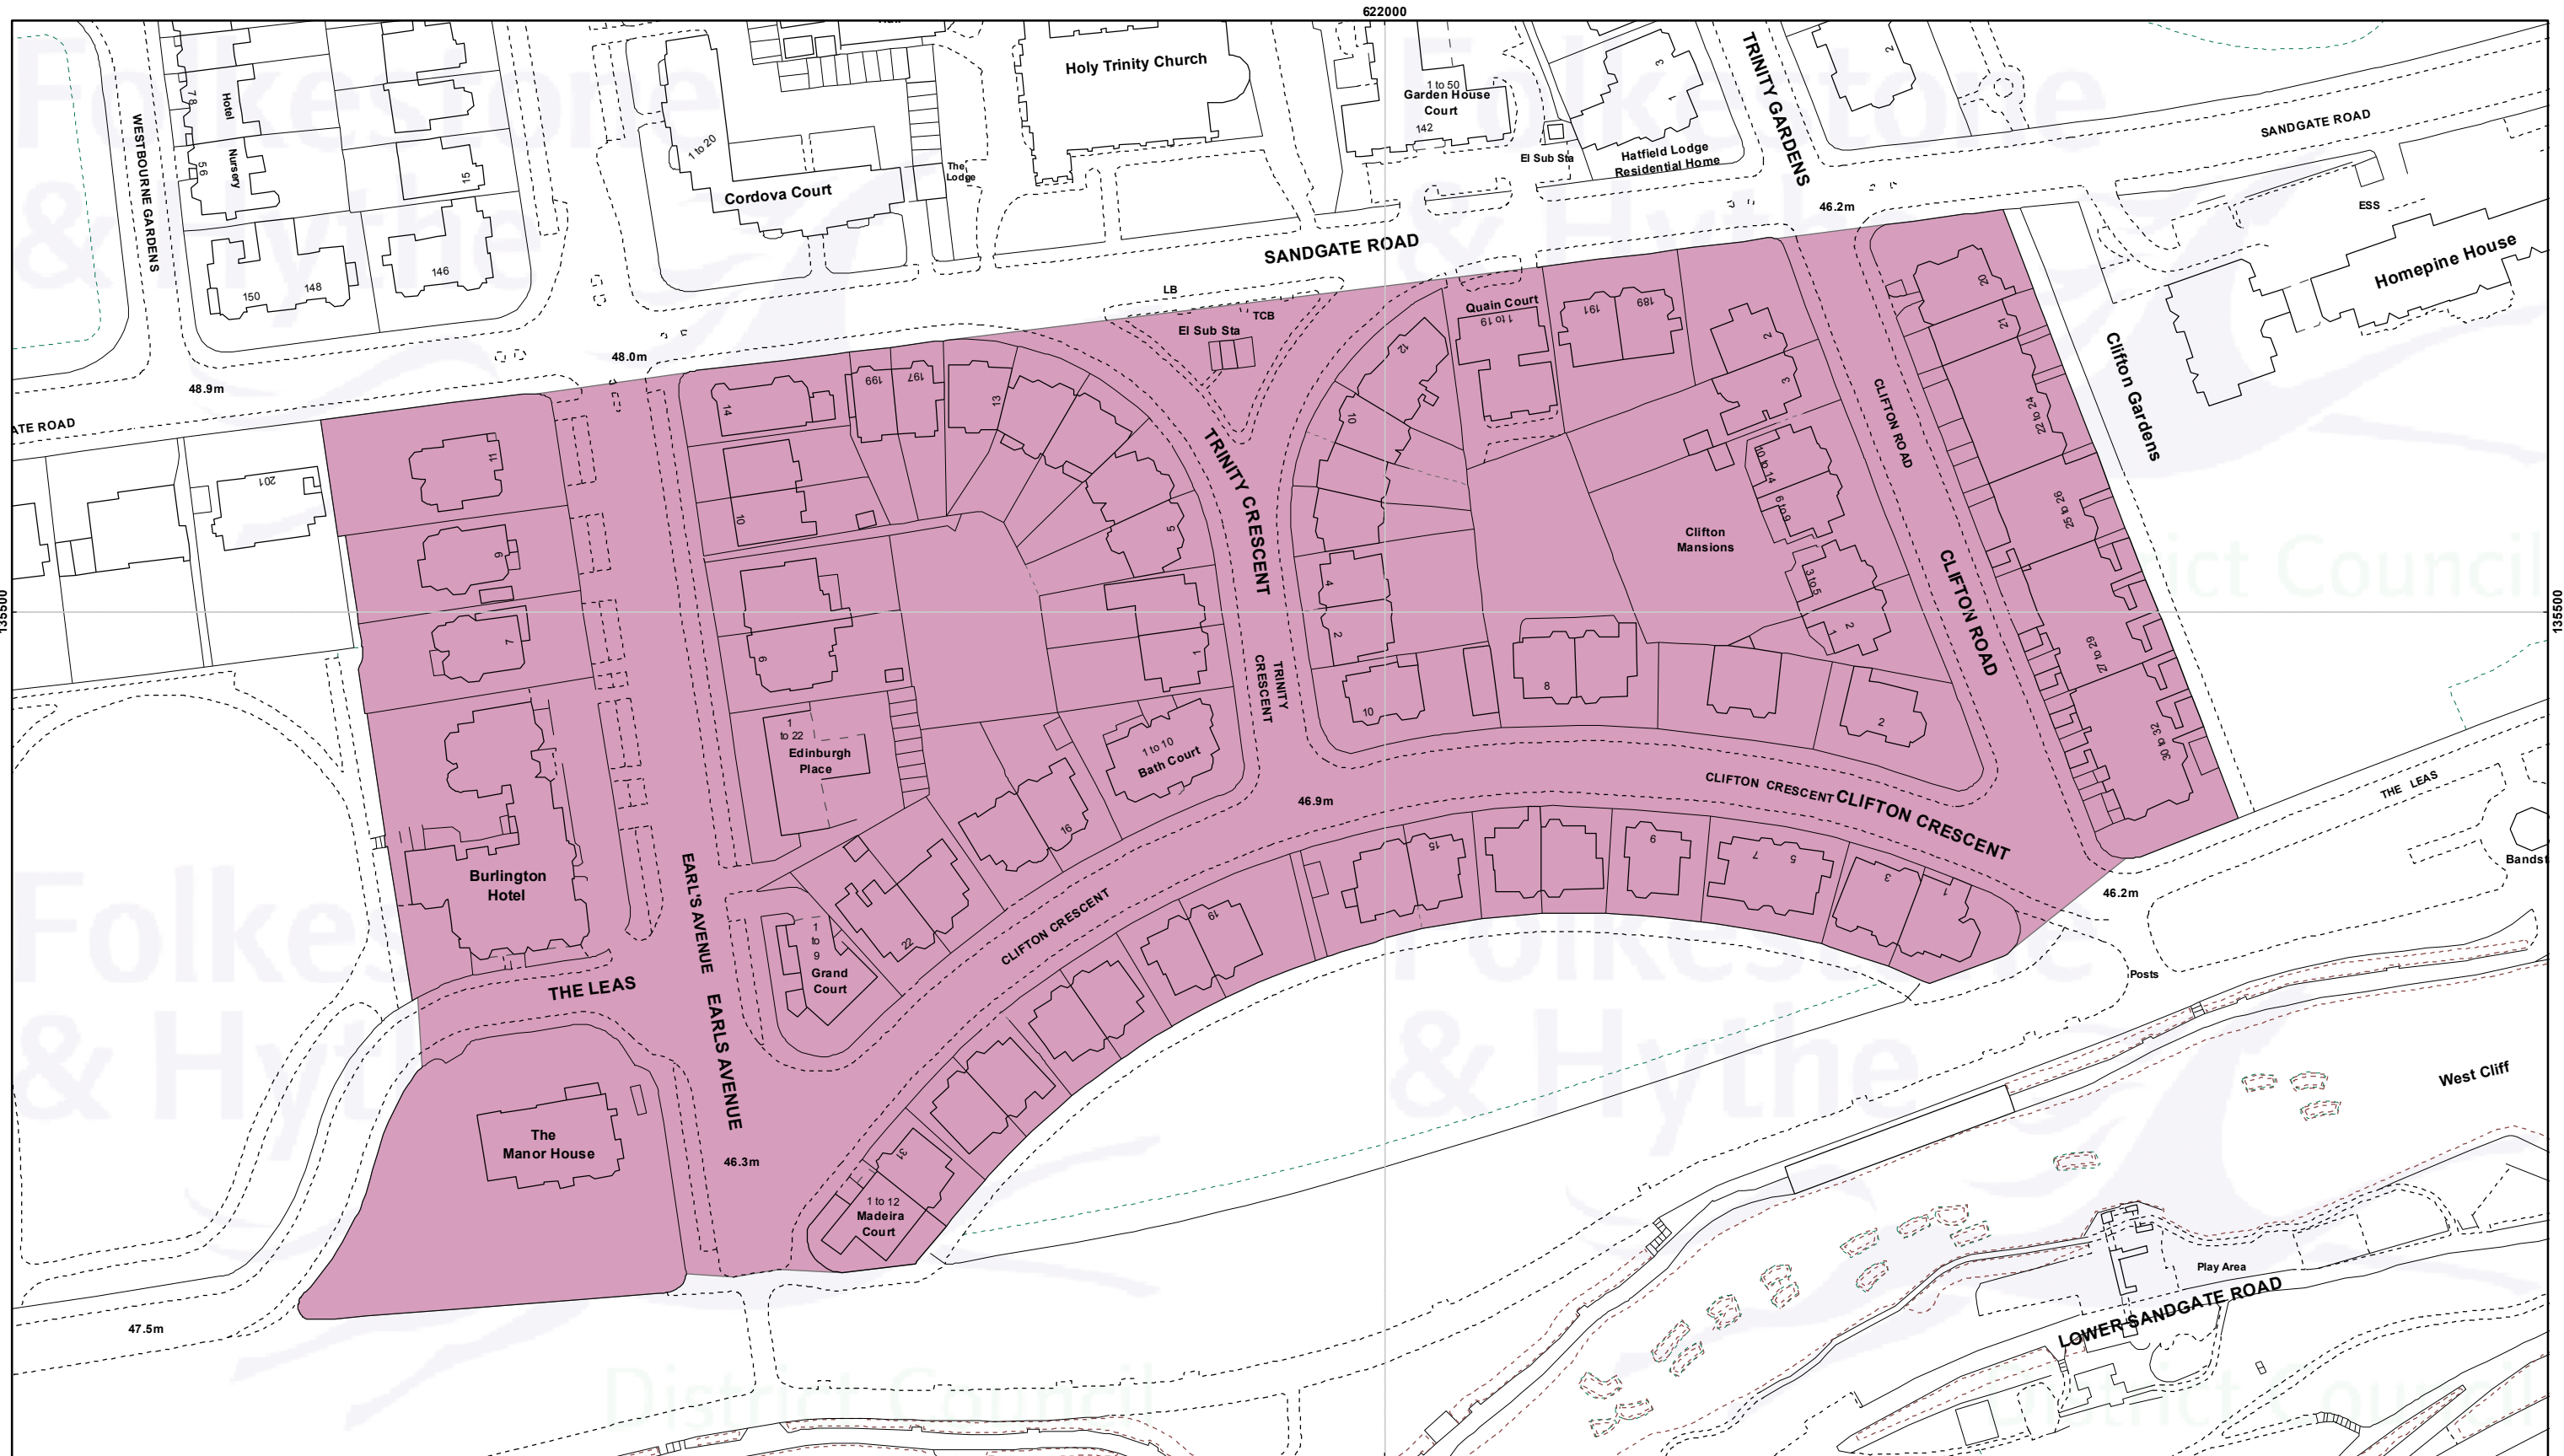

Proposed Controlled Parking Zone

Drawn date:
20 Sep 2019

Drawn by:
Brian Harper

Drawing ref:
2135/TM/FM

Contains Ordnance Survey data
© Crown copyright and database right
Folkestone & Hythe District Council 100019677 - 2019